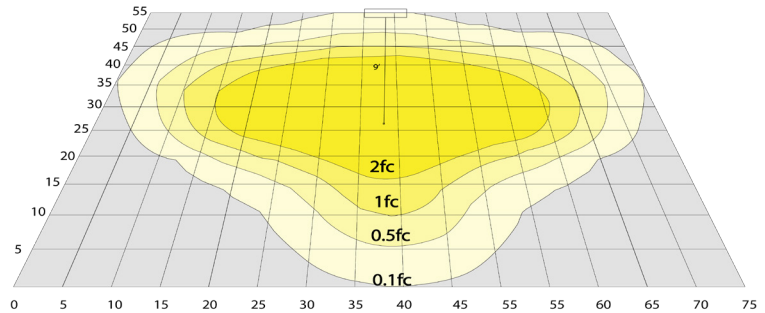

### Lighting:

- Multi CCT and Power: Selectable Switch Inside Of The Fixture
- Dimmable: 0~10V Dimming
- LED: SMD 3030
- Total Lumens: 22500LM Max.
- Color Temperature: 3000K/4000K/5000K
- Color Rendering index: >70
- Beam Angle: Type V (150° X 150°)
- Lifespan: 70000 Hrs.

**Photometrics:** GPX-90-150W- MCTP-A1

BUD Rating: B1-U1-G0

20W 5000K, Area55'x 75' Mounting Height: 9'

**Other Views:**

Single Arm Mount

Lens View

**Performance Table:** GPX-90-150W- MCTP-A1

MODEL NO.	Wattage	Voltage	Lumens	Color Temp.	BUG Rating	LPW
GPX-90-150W- MCTP-A1	90W 120W 150W	120-277V	13500LM 18000LM 22500LM	3000K 4000K 5000K	B1-U1-G0	150