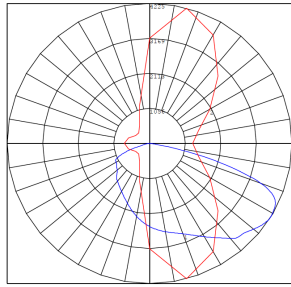

**Photometrics:** GPX-90-150W- MCTP-A1

BUD Rating: B1-U1-G0

20W 5000K, Area55'x 75' Mounting Height: 9'

**Other Views:**

Single Arm Mount

Lens View

**Performance Table:** GPX-90-150W- MCTP-A1

MODEL NO.	Wattage	Voltage	Lumens	Color Temp.	BUG Rating	LPW
GPX-90-150W- MCTP-A1	90W 120W 150W	120-277V	13500LM 18000LM 22500LM	3000K 4000K 5000K	B1-U1-G0	150